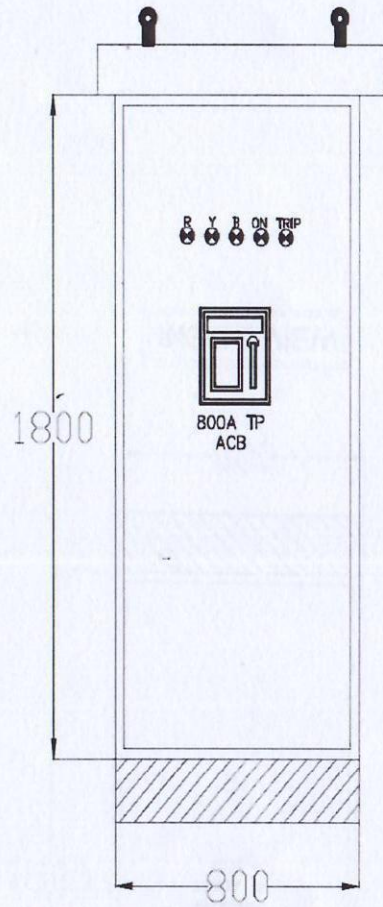

FRONT VIEW

INSIDE VIEW

SIDE VIEW

NOTES:-
ALL DIEMENSIONS ARE IN mm

TITLE:-

G A DRG OF 1000A ACB PANEL.

Shubho
02-18-2024
Asst. General Manager (Elect.)
400/220/132 KV Grid S/S.
Meramundali

FRONT VIEW

INSIDE VIEW

SIDE VIEW

NOTES:-
ALL DIEMENSTIONS ARE IN mm

TITLE:-

G A DRG OF 800A ACB PANEL.

Shubho
02-18-2024
Asst. General Manager (Elect.)
400/220/132 KV Grid S/S.
Meramundali