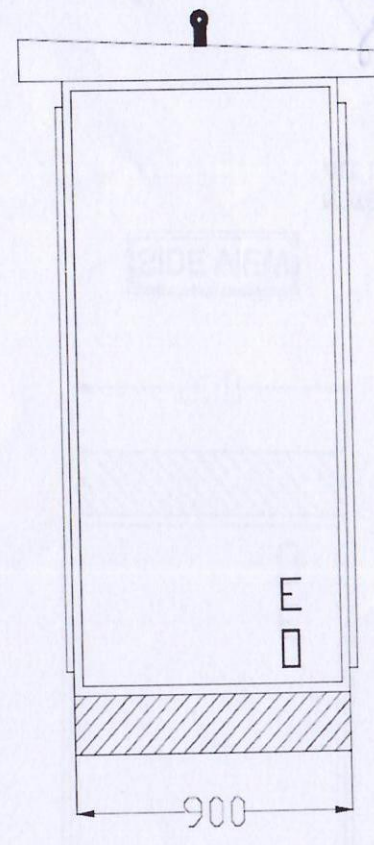

FRONT VIEW

INSIDE VIEW

SIDE VIEW

NOTES:-
ALL DIEMENSIONS ARE IN mm

TITLE:-

G A DRG OF 1000A ACB PANEL.

Shubho
02-18-2024
Asst. General Manager (Elect.)
400/220/132 KV Grid S/S.
Meramundali

FRONT VIEW

INSIDE VIEW

SIDE VIEW

NOTES:-
ALL DIEMENSTIONS ARE IN mm

TITLE:-

G A DRG OF 800A ACB PANEL.

Shubho
02-18-2024
Asst. General Manager (Elect.)
400/220/132 KV Grid S/S.
Meramundali