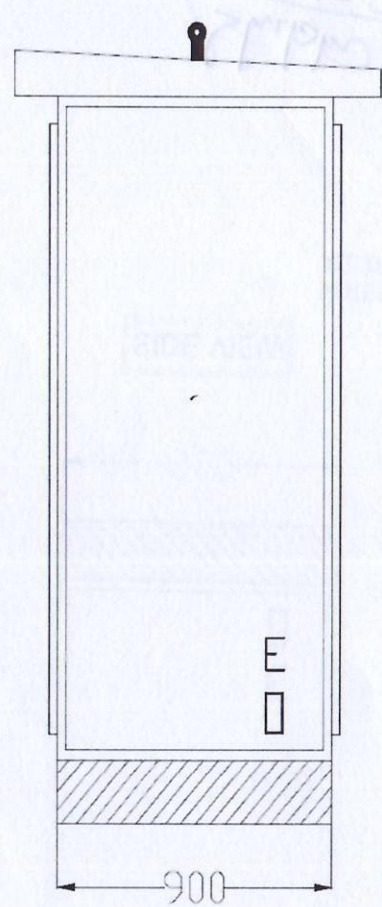

FRONT VIEW

INSIDE VIEW

SIDE VIEW

NOTES:-
ALL DIEMENSIONS ARE IN mm

TITLE:-

G A DRG OF 1000A ACB PANEL.

Shubho
02-18-2024
Asst. General Manager (Elect.)
400/220/132 KV Grid S/S.
Meramundali

FRONT VIEW

INSIDE VIEW

SIDE VIEW

NOTES:-
ALL DIEMENSTIONS ARE IN mm

TITLE:-

G A DRG OF 800A ACB PANEL.

Shubho
02-18-2024
Asst. General Manager (Elect.)
400/220/132 KV Grid S/S.
Meramundali