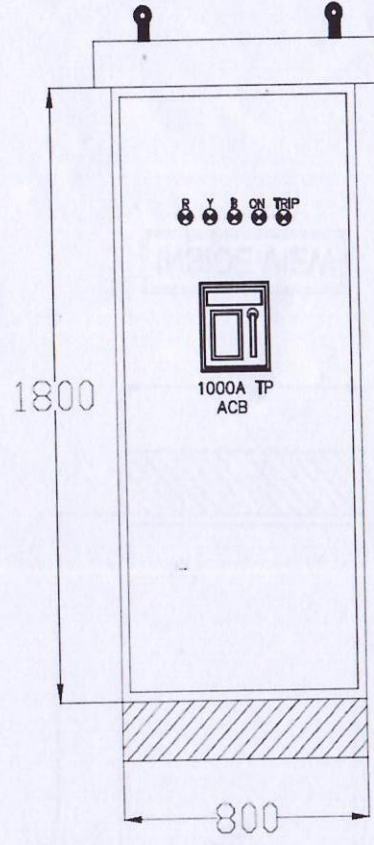

FRONT VIEW

INSIDE VIEW

SIDE VIEW

NOTES:-
ALL DIEMENSIONS ARE IN mm

TITLE:-

G A DRG OF 1000A ACB PANEL.

Shubho
02-18-2024
Asst. General Manager (Elect.)
400/220/132 KV Grid S/S.
Meramundali

FRONT VIEW

INSIDE VIEW

SIDE VIEW

NOTES:-
ALL DIEMENSTIONS ARE IN mm

TITLE:-

G A DRG OF 800A ACB PANEL.

Shubho
02-18-2024
Asst. General Manager (Elect.)
400/220/132 KV Grid S/S.
Meramundali