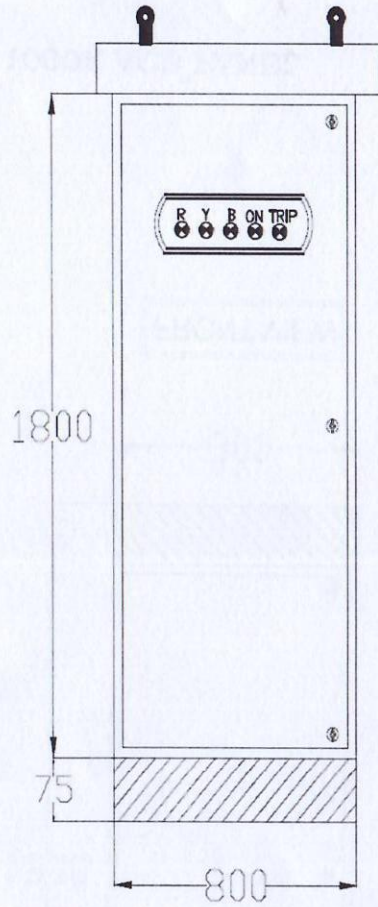

FRONT VIEW

INSIDE VIEW

SIDE VIEW

NOTES:-
ALL DIEMENSIONS ARE IN mm

TITLE:-

G A DRG OF 1000A ACB PANEL.

Shubho
02-18-2024
Asst. General Manager (Elect.)
400/220/132 KV Grid S/S.
Meramundali

FRONT VIEW

INSIDE VIEW

SIDE VIEW

NOTES:-
ALL DIEMENSTIONS ARE IN mm

TITLE:-

G A DRG OF 800A ACB PANEL.

Shubho
02-18-2024
Asst. General Manager (Elect.)
400/220/132 KV Grid S/S.
Meramundali