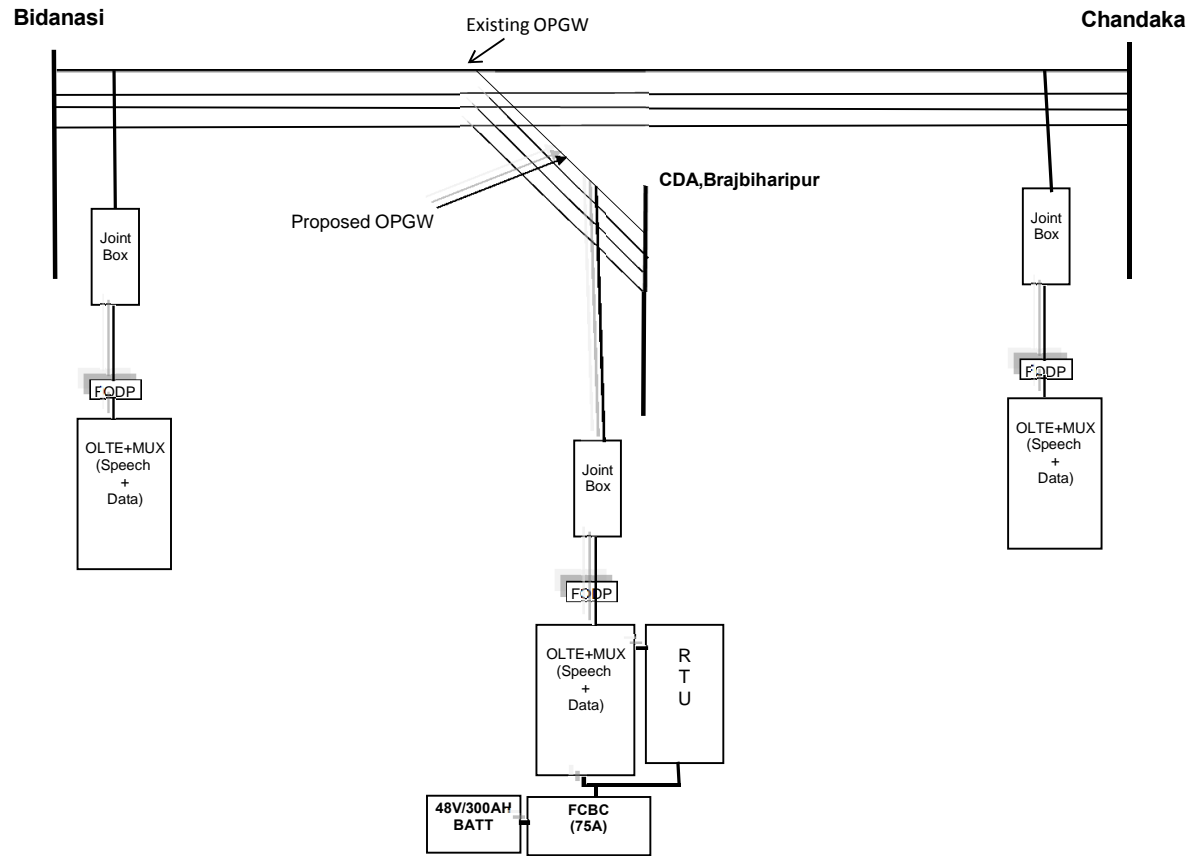

**SUGGESTED NETWORK CONNECTIVITY FOR FOR SPEECH & DATA APPLICABLE TO
132KV BIDANASI-CHODWAR LILO AT CDA,BRAJBHARIPURTHROUGH OPGW SCHEME- I**

GENERAL MANAGER
TELECOMMUNICATION